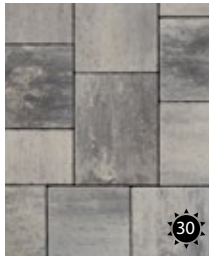

# ridgefield smooth

For a beautiful transition between traditional and sleek, modern styling, look no further than Ridgefield Smooth. With its smooth face and gently textured edges, and color ranges in taupes, greys and creamy natural blends, this 70mm (2.76") thick paver is a great complement to our more aggressively-textured Ridgefield Plus as it comes in the same stone sizes and packaging configuration. Choose from Textured Ridgefield Plus or Centurion for contrasting accents or banding to make your project a real stand-out.

## SIZES

**8x12 Stone**  
Width 200mm (7.87")  
Length 300mm (11.81")

**12x12 Stone**  
Width 300mm (11.81")  
Length 300mm (11.81")

**12x16 Stone**  
Width 300mm (11.81")  
Length 400mm (15.75")

Large Combo Bundle

## COLORS

CHAMPAGNE

MARBLE GREY