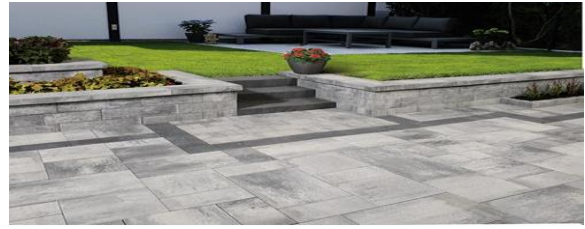

NUEVA PAVER (60mm)

\$6.69 /sqft Sml Rect: 103.4 SqFt/Pallet
3-Piece 103.4 SqFt/Pallet

NUEVA XL SLAB (60mm)

\$6.79 /sqft 24x36: 116.3 SqFt/Pallet

NUEVA PAVER (80mm)

\$7.49 /sqft Sml Rect: 77.5 SqFt/Pallet
3-Piece 77.5 SqFt/Pallet

RIALTO (80mm)

\$6.99 /sqft Rect: 77.5 SqFt/Pallet
3-Piece: 77.5 SqFt/Pallet

RIDGEFIELD SMOOTH (70mm)

\$5.99 /sqft 3-Piece: 93 SqFt/Pallet
8x12: 104 SqFt/Pallet

**QUANTITY
DISCOUNTS
AVAILABLE!**

**SPECIAL ORDER...
ALLOW 3-7 DAYS**