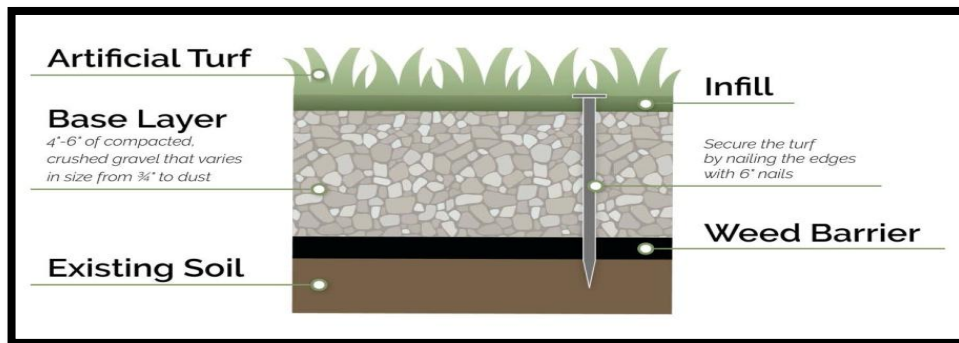

Anti-Microbial

Lifetime Residential,
10 year Commercial
Warranty

Drains Quickly

Looks Like
Real Grass

Kid and Pet
Friendly

Virtually No
Maintenance

Evergrass Turf		Description	Custom Cut	1 - 2 Rolls	3+ Rolls
	EMERALD GREEN TURF 76oz	The distinctive M Blade shape lets light filter through from multiple angles for authentically natural appearance.	10' x 15' Min $2.29 <i>Per SqFt</i>	$1.95 <i>Per SqFt</i> $2,919.75 /Roll	$1.75 <i>Per SqFt</i> $2,627.78 /Roll
		Blade Pile (Height): 40mm (1.57")			
		Weight (Thickness): 76oz			
	SUMMER GOLD TURF 96oz	Rapid drainage rate of 280 inches per hour, combination of field green and olive green, coupled with minimal shade variation.	10' x 15' Min $2.29 <i>Per SqFt</i>	$1.95 <i>Per SqFt</i> $2,919.75 /Roll	$1.75 <i>Per SqFt</i> $2,627.78 /Roll
		Blade Pile (Height): 45mm (1.75")			
		Weight (Thickness): 96oz			
		Size of Roll: 15' x 100'			

DELIVERY ONLY...FULL-ROLLS...PLEASE ALLOW 2-4 BUSINESS DAYS

Emerald Green Turf
110oz...44mm (1.75")
$2.29/SqFt...1-2 Rolls
$2.09/SqFt...3+ Rolls
1500 SqFt/Roll

Putting Green Turf
78oz...16mm (.63")
$2.29/SqFt...1-2 Rolls
$2.09/SqFt...3+ Rolls
1500 SqFt/Roll

Meadow Green Pet Turf
91oz...30mm (1.18")
$1.79/SqFt...1-2 Rolls
$1.59/SqFt...3+ Rolls
1500 SqFt/Roll

Viridian Turf
91oz...45mm (1.75")
$1.99/SqFt...1-2 Rolls
$1.79/SqFt...3+ Rolls
1500 SqFt/Roll

INSTALLATION INSTRUCTIONS:

**DON'T FORGET
YOUR
ACCESSORIES!!**

Green Wonderfill Sand
$35.99/Bag...$32.99/5+
50# Bags...56/Crate

6" Turf Tape
$74.99/Roll
6"x75'...6 Rolls/Case

6" Staples
$0.19 Each...$79.99/Box
6"...1000/Box

6" Turf Nails
$119.99/Box
6"...50#/Box

Landscape Fabric
Sizes & Prices Vary

4/1/2024

21355 TELEGRAPH ROAD
SOUTHFIELD, MI 48033
P: 248-356-8660
www.mainslandscapesupply.com

1-888-89-MAINS

Prices subject to change without notice

All measurements are approximate