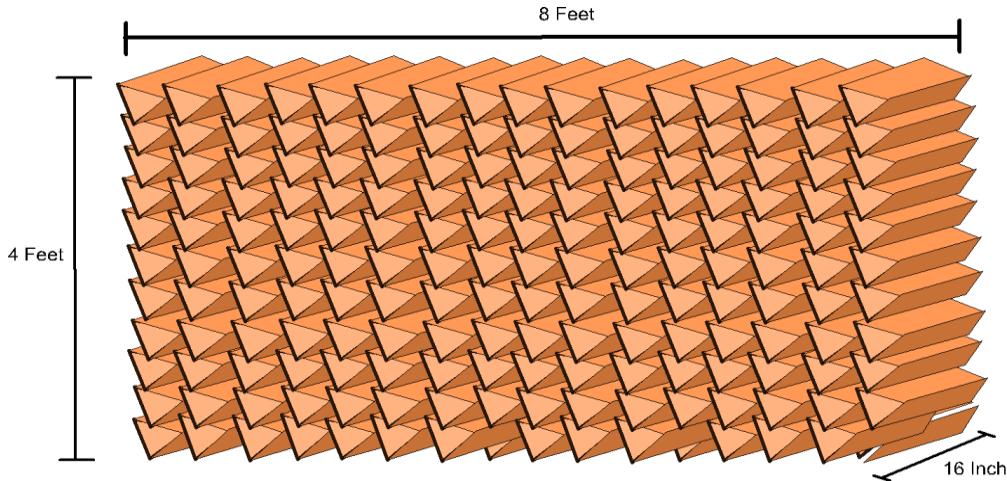

Prices subject to change without notice

4/1/2024

21355 TELEGRAPH ROAD
SOUTHFIELD, MI 48033
P: 248-356-8660

www.mainslandscapesupply.com

1-888-89-MAINS

WHAT IS A FACE CORD?

A Face Cord consists of 16" Logs that are stacked approx. 4ft High x 8ft Wide.